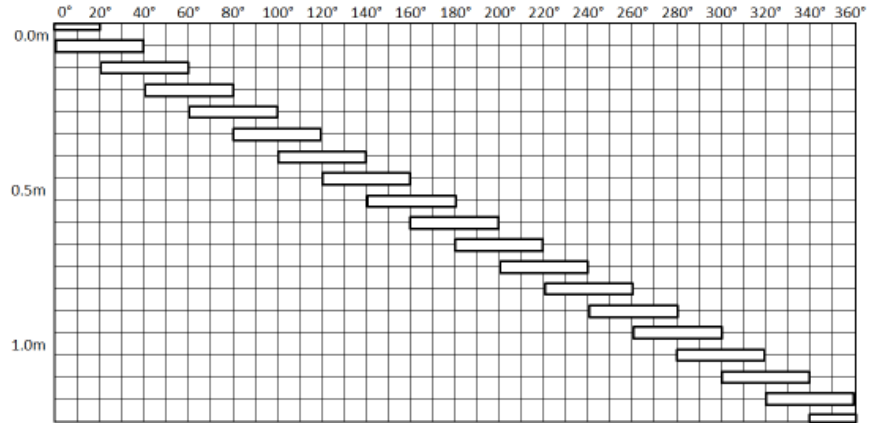

Gun System DYNAWELL 86mm 13spm 20° DynaSlot

Service provided by:

Configuration Schematic

Shot Pattern

Technical

Shot Interval	Gun Length	Shot Spacing	Total Shots	Carrier Size	Phasing	Coverage
1.30m	1.63m	13 spm	18	86mm	20 deg	360 deg w/ 50% overlap

Explosive Load	Entrance Hole Size	Enhanced Charge Penetration Depth	Puncher Charge Penetration Depth
30g	Approx. 1.4" x 0.3"	Approx. 7.20"	No penetration of secondary casing

Comparison